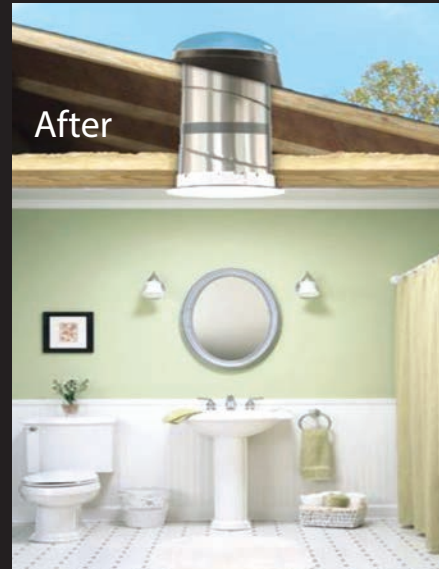

After

By installing sky tubes, you'll get the natural light that skylights provide - but with less cost and less hassle