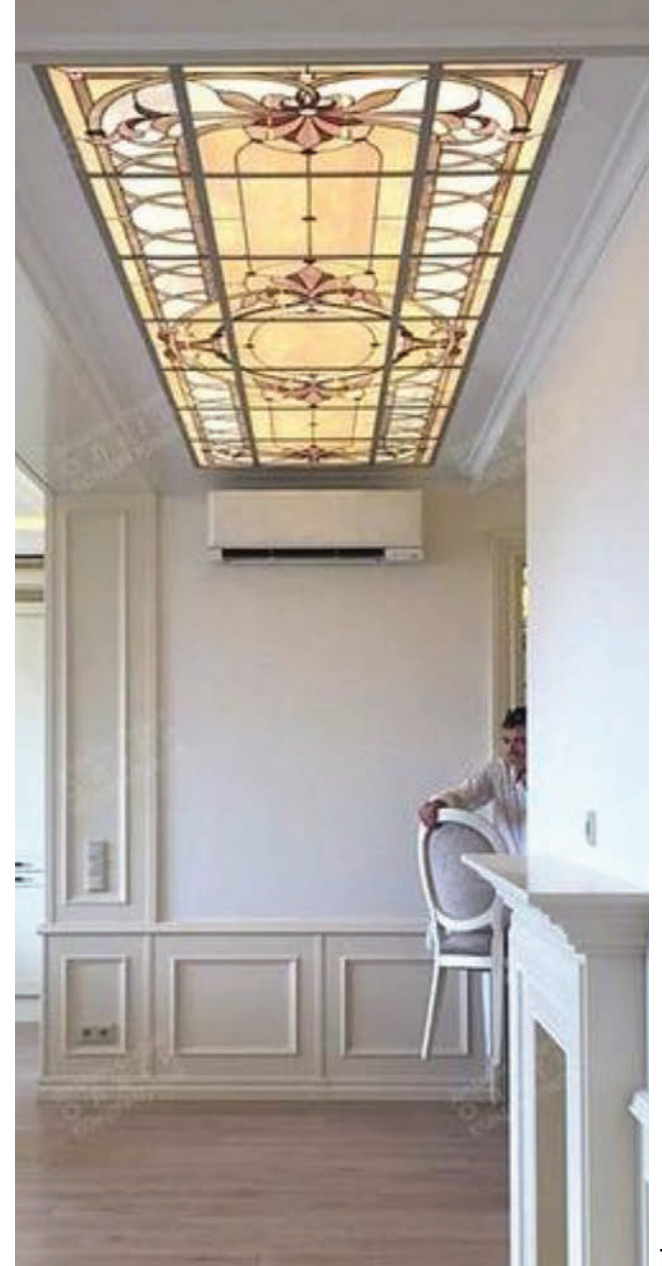

SKYLIGHTS & WINDOWS

SKYLIGHTS & WINDOWS

Plenty of choices and innovations

KOMFORT LEADED STAINED GLASS CEILINGS & WINDOWS

It is very popular to have stained glass skylights as internal flat ceilings and covered externally with weather protection translations covers.

- ◆ Classical designs
- ◆ Contemporary designs
- ◆ Geometrical designs
- ◆ Abstract designs
- ◆ Floral designs.

CEILINGS & WINDOWS

CEILINGS & WINDOWS

Plenty of choices and innovations

HOW STAINED GLASS PANEL IS MADE...