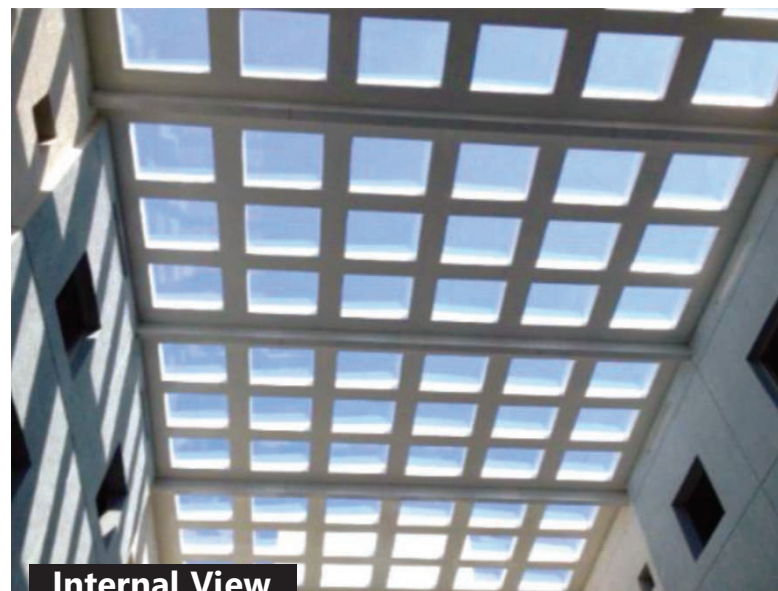

Internal View

KOMFORT SYSTEMS CO. have developed their own in house exclusive sky lighting system comprising of partly solid non transparent GRP adaptor & partly glazed.

This design style eliminates excessive heat and excessive daylight and also they are visually appealing. Also completely water tight and easier to maintain.

Plenty of choices and innovations

GRP-GLASS COMBINED SKYLIGHTS

GRP-GLASS COMBINED SKYLIGHTS