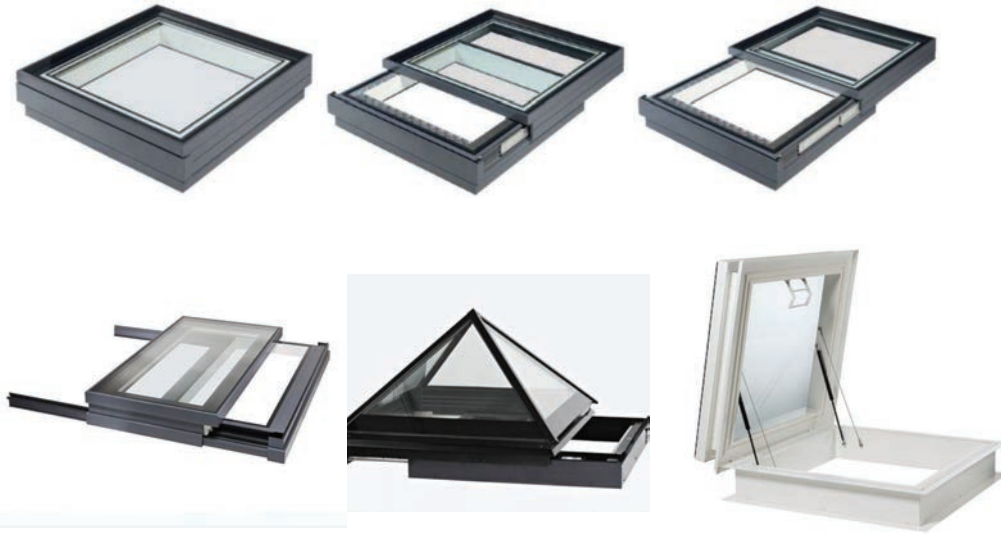

Also completely water tight and easier to maintain.

GRP-GLASS COMBINED SKYLIGHTS

GRP-GLASS COMBINED SKYLIGHTS

Plenty of choices and innovations

GRP-GLASS COMBINED SKYLIGHTS

External View

Internal View

GRP-GLASS COMBINED SKYLIGHTS

GRP-GLASS COMBINED SKYLIGHTS

External View

Internal View

KOMFORT SYSTEMS CO. have developed their own in house exclusive sky lighting system comprising of partly solid non transparent GRP adaptor & partly glazed.

This design style eliminates excessive heat and excessive daylight and also they are visually appealing. Also completely water tight and easier to maintain.

Plenty of choices and innovations

GRP-GLASS COMBINED SKYLIGHTS

GRP-GLASS COMBINED SKYLIGHTS

KOMFORT MOVABLE SKYLIGHTS

- ◆ Various possible configurations
- ◆ Available in both manual as well as electrically operated options.

Skylight view in partly open positions.

Skylight view in partly open positions.