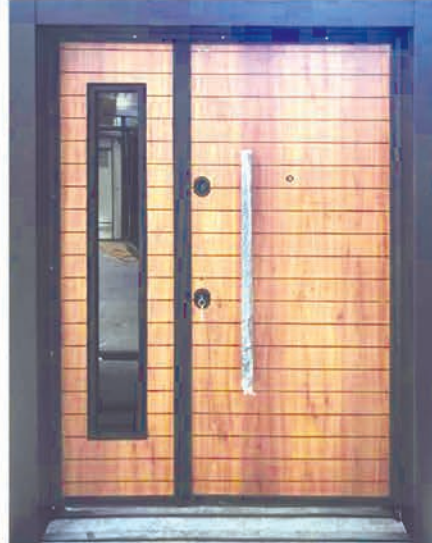

FOLDING SLIDING DOORS

Plenty of choices and innovations

ENTRANCE DOORS

ENTRANCE DOORS

Plenty of choices and innovations

Catalogue design: Jerry Chris Baby/ 66836691

Komfort Systems Co.

Salmiya, Block 12,
Abu Dhar Gaffari Street, Lane 25, Building #24,
Behind Recharger, Kuwait.
Office Tel: +965 25652966
Mobile: +965 99858918