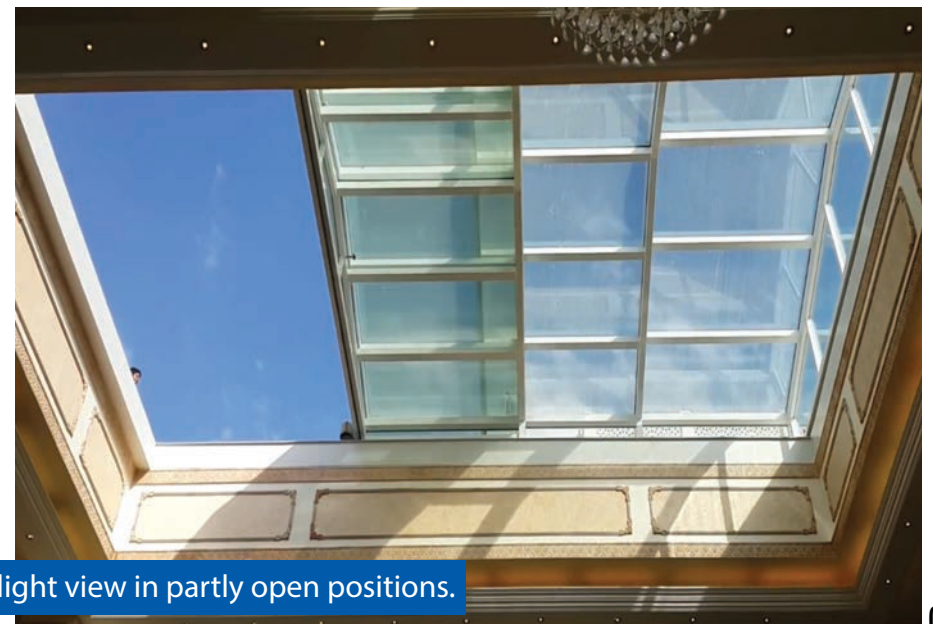

This design style eliminates excessive heat and excessive daylight and also they are visually appealing. Also completely water tight and easier to maintain.

Plenty of choices and innovations

GRP-GLASS COMBINED SKYLIGHTS

GRP-GLASS COMBINED SKYLIGHTS

KOMFORT MOVABLE SKYLIGHTS

- ◆ Various possible configurations
- ◆ Available in both manual as well as electrically operated options.

Skylight view in partly open positions.

Skylight view in partly open positions.

Skylight view in partly open positions.

KOMFORT MOVABLE SKYLIGHTS

KOMFORT MOVABLE SKYLIGHTS

Plenty of choices and innovations

KOMFORT MOVABLE SKYLIGHTS

Skylight in closed position

Skylight in closed position

Skylight in open position

KOMFORT MOVABLE SKYLIGHTS

KOMFORT MOVABLE SKYLIGHTS

Plenty of choices and innovations

KOMFORT MOVABLE SKYLIGHTS

KOMFORT MOVABLE SKYLIGHTS

Skylight in open position

KOMFORT MOVABLE SKYLIGHTS