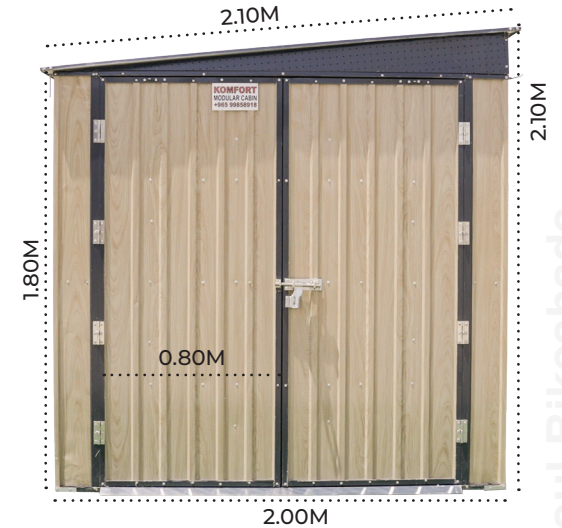

Sallysoul Bikeshade

Sallysoul brand has been developed for the comfort and delight of the campers.

Standard Features

- They are movable, portable and mobile unit.
- Size of 2000mm x 3100mm in plan with overall height of 2100mm.
- High quality finish and aesthetic look.
- Walls in perforated robust and elegant metal panels in wooden finish.
- Long life and extra wide double swing doors at the front.
- Lighting fixture with long life LED lamp & water proof switch.

Optional Features

-

Sallysoul Bikeshade

Components & Features

SALLYSOUL
Bikeshade

3.10M