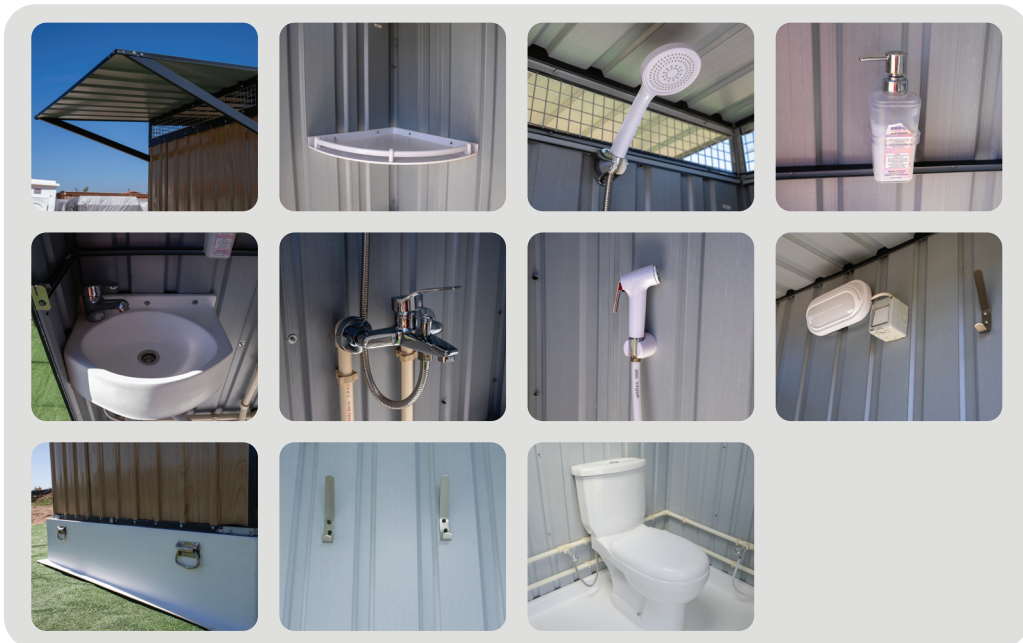

Sallysoul Basic Western Style

SALLYSOUL
Basic Western Style

Sallysoul brand has been developed for the comfort and delight of the campers.

Standard Features

- They are movable, portable and mobile unit, complete with all drainage fixtures and pipes. All you need to do is connect to the existing sewage and water supply system.
- Size of 1150mm x 1150mm in plan + 740 mm wide external canopy with overall height of 2300mm.
- High quality finish and aesthetic look.
- Walls and roof in robust and elegant metal panels in wooden finish and flooring in heavy duty moulded glass fiber strengthened polyester (GFSP).
- Water tight.
- Ventilation provisions.
- Exhaust fan for extra ventilation.
- Long life and extra wide door with special self closing hinges.
- Internal wash basin+ external wash basin underneath the canopy + Western style toilet with flush tank.
- Hand sprayer for body cleaning.
- Internal door handle + latch.
- Lighting fixture with long life LED lamp & water proof switch.
- Mirror.
- Corner shelf for storage.
- Cloth hanging hooks.
- Lifting hooks.

Components & Features

Optional Features

- Shower.
- Extra hot water line with mixers.
- Water heater.
- Ropes and nails for fixing the cabin to the soil for extra safety.

Sallysoul Basic Western Style