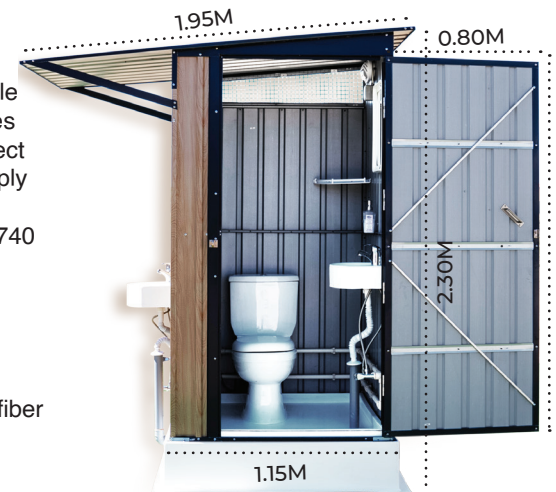

Sallysoul Basic Western Style

SALLYSOUL
Basic Western Style

Sallysoul brand has been developed for the comfort and delight of the campers.

Standard Features

- They are movable, portable and mobile unit, complete with all drainage fixtures and pipes. All you need to do is connect to the existing sewage and water supply system.
- Size of 1150mm x 1150mm in plan + 740 mm wide external canopy with overall height of 2300mm.
- High quality finish and aesthetic look.
- Walls and roof in robust and elegant metal panels in wooden finish and flooring in heavy duty moulded glass fiber strengthened polyester (GFSP).
- Water tight.
- Ventilation provisions.
- Exhaust fan for extra ventilation.
- Long life and extra wide door with special self closing hinges.
- Internal wash basin+ external wash basin underneath the canopy + Western style toilet with flush tank.
- Hand sprayer for body cleaning.
- Internal door handle + latch.
- Lighting fixture with long life LED lamp & water proof switch.
- Mirror.
- Corner shelf for storage.
- Cloth hanging hooks.
- Lifting hooks.

Components & Features

Optional Features

- Shower.
- Extra hot water line with mixers.
- Water heater.
- Ropes and nails for fixing the cabin to the soil for extra safety.

Sallysoul Basic Western Style