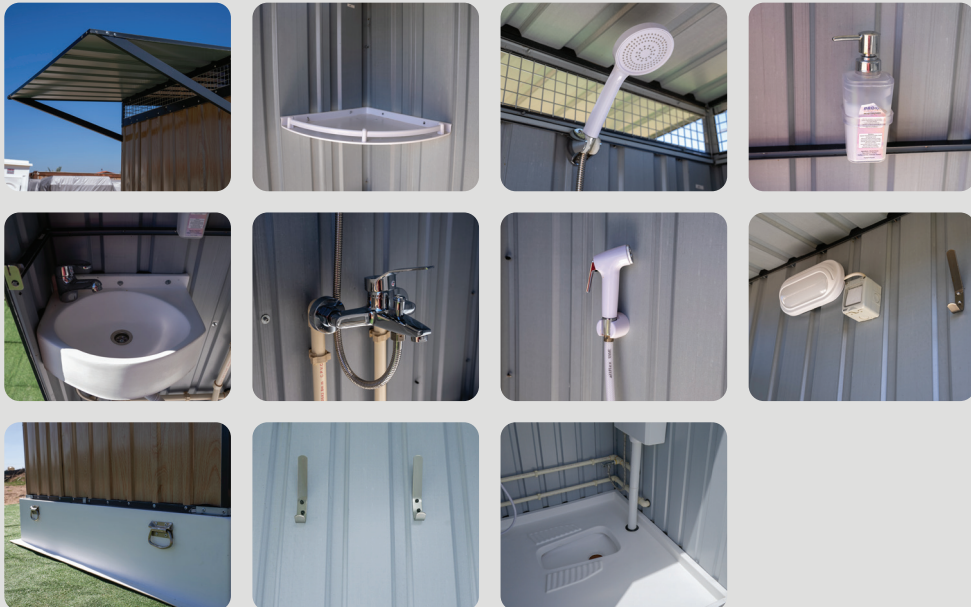

Sallysoul Basic Asian Style

SALLYSOUL
Basic Asian Style

Components & Features

Sallysoul brand has been developed for the comfort and delight of the campers.

Standard Features

- They are movable, portable and mobile unit, complete with all drainage fixtures and pipes. All you need to do is connect to the existing sewage and water supply system.
- Size of 1150mm x 1150mm in plan + 740 mm wide external canopy with overall height of 2300mm.
- High quality finish and aesthetic look.
- Walls and roof in robust and elegant metal panels in wooden finish and flooring in heavy duty moulded glass fiber strengthened polyester (GFSP).
- Water tight.
- Ventilation provisions.
- Exhaust fan for extra ventilation.
- Long life and extra wide door with special self closing hinges.
- Internal wash basin+ external wash basin underneath the canopy + Asian style toilet with flush tank.
- Hand sprayer for body cleaning.
- Internal door handle + latch.
- Lighting fixture with long life LED lamp & water proof switch.
- Mirror.
- Corner shelf for storage.
- Cloth hanging hooks.
- Lifting hooks.

Optional Features

- Shower.
- Extra hot water line with mixers.
- Water heater.
- Ropes and nails for fixing the cabin to the soil for extra safety.

Sallysoul Basic Asian Style